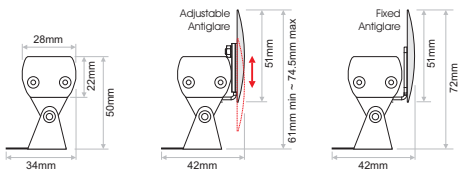

ELEGANT MINI

Elegant MINI is the slimmest and lower range in wattage model of Elegant series, ideal for outdoor and indoor architectural applications. It is unique for wall washing due to the different wall bracket lengths and the maintenance of the pitch between the luminaires. It ensures the highest glare control through antiglare accessory offered as extra. It can also be offered (besides the input cable with IP68 connector offered as standard) with an extra output cable with IP68 connector (except 25-30cm offered in extra version only). It is available upon request in different RAL colours.

L80/B10 50.000h
for monochromatic models

L90/B10 50.000h
for RGB, R, G, B models

ELEGANT MINI

ELEGANT MINI 25cm & 30cm

ELEGANT MINI 25cm & 30cm

Chain connection with input-output cables
(for 25/30cm only in standard version)

Lighting management options:

On-Off/DALI/0..10V/1..10V/DMX512/PHASE CUT/IR/RF/PUSH BUTTON/Bluetooth

Technical features:

Installation:	Surface mounted, Wall mounted
LED light source:	High power CREE LEDs
Optics:	Monochrome, Tunable White (1in1), RGB (1in1): 14°, 27°, 49°, 40°x13° (25 & 30cm only available in monochromatic),
Lengths:	25cm, 30cm, 50cm, 60cm, 100cm, 120cm
No. of LEDs 100, 120cm / 50, 60cm:	24 leds / 12 leds
No. of LEDs 25cm & 30cm:	6 leds
Pitch for 25cm, 50cm, 100cm:	41.65 mm (Pitch is maintained between luminaries)
Pitch for 30cm, 60cm, 120cm:	50 mm (Pitch is maintained between luminaries)
Power supply:	Constant voltage 24VDC
Power:	25cm, 30cm: 6.5W / 50cm, 60cm: 13W / 100cm, 120cm: 26W
Ingress protection:	IP66
Operation Ambient temperature:	-25°C to +50°C.
Weight 25/30/50/60/100/120cm:	0,27 / 0,35 / 0,532 / 0,680 / 0,970 / 1,120kgs (standard models)