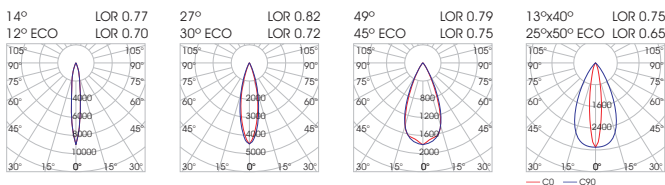

ECO

Model	Luminaire Colour**	CCT*** - CRI	6.5W			13W			26W			Beam Angle	Watt / Length***	Voltage
			LED Source	LED Source	LED Source	LED Source	LED Source	LED Source	LED Source					
ELEGANT MINI ECO (ELEGANT MINI ECO)	Anodized (AN)	2700K - 80CRI [2780]	510lm	1030lm	2060lm	12° (12)	6.5W / 25cm (07W025)	24VDC (24)						
	Marine Type (MT)	2700K - 90CRI [2790]	390lm	770lm	1550lm	30° (30)	6.5W / 30cm (07W030)							
		3000K - 80CRI [3080]	550lm	1090lm	2190lm	45° (45)	13W / 50cm (13W050)							
	3000K - 90CRI [3090]	420lm	840lm	1680lm	25°x50° (50)	13W / 60cm (13W060)								
	4000K - 80CRI [4080]	550lm	1090lm	2190lm		26W / 100cm (26W100)								
	6500K - 70CRI [6570]	624lm	1250lm	1250lm	26W / 120cm (26W120)									
	Tunable WC 1in1 [WC1*]	-	1140lm	2280lm										
	Tunable WNC 1in1 [WNC1*]	-	1260lm	2530lm										
	Red [RD]	340lm	680lm	1360lm										
	Green [GR]	770lm	1530lm	3070lm										
	Blue [BL]	220lm	440lm	880lm										
	Amber [AM]	420lm	840lm	1680lm										
	RGB 1in1 [RGB1]	-	650lm	1290lm										

*WC1: Tunable 2700K-6500K 1in1

** Available in RAL colours upon request

*WNC1: Tunable 2700K-4000K-6500K 1in1

*** 25cm & 30cm only available monochromatic

Ordering Code Example: ELEGANT MINI-AN-6570-14-13W060-24