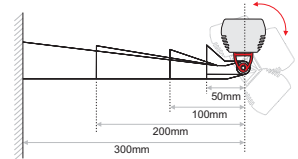

ELG.019 50cm Anodized
ELGW019 50cm White RAL9003 mat
ELGB019 50cm Black RAL 9005 mat

ELG.020 60cm Anodized
ELGW020 60cm White RAL9003 mat
ELGB020 60cm Black RAL 9005 mat

ELG.021 100cm Anodized
ELGW021 100cm White RAL9003 mat
ELGB021 100cm Black RAL 9005 mat

ELG.022 120cm Anodized
ELGW022 120cm White RAL9003 mat
ELGB022 120cm Black RAL 9005 mat

Fixed Antiglare
accessory (as extra)

ELG.114 25cm Anodized
ELGW114 25cm White RAL9003 mat
ELGB114 25cm Black RAL 9005 mat

ELG.115 30cm Anodized
ELGW115 30cm White RAL9003 mat
ELGB115 30cm Black RAL 9005 mat

ELG.116 50cm Anodized
ELGW116 50cm White RAL9003 mat
ELGB116 50cm Black RAL 9005 mat

ELG.117 60cm Anodized
ELGW117 60cm White RAL9003 mat
ELGB117 60cm Black RAL 9005 mat

ELG.118 100cm Anodized
ELGW118 100cm White RAL9003 mat
ELGB118 100cm Black RAL 9005 mat

ELG.119 120cm Anodized
ELGW119 120cm White RAL9003 mat
ELGB119 120cm Black RAL 9005 mat

Wall brackets

Fixed 5,10,20,30cm Wall brackets INOX-316 (Set of 2)

ELG.015 5cm Passivated
ELGW015 5cm White RAL9003 mat
ELGB015 5cm Black RAL 9005 mat

ELG.016 10cm Passivated
ELGW016 10cm White RAL9003 mat
ELGB016 10cm Black RAL 9005 mat

ELG.017 20cm Passivated
ELGW017 20cm White RAL9003 mat
ELGB017 20cm Black RAL 9005 mat

ELG.018 30cm Passivated
ELGW018 30cm White RAL9003 mat
ELGB018 30cm Black RAL 9005 mat

(RAL colours as extra upon request)